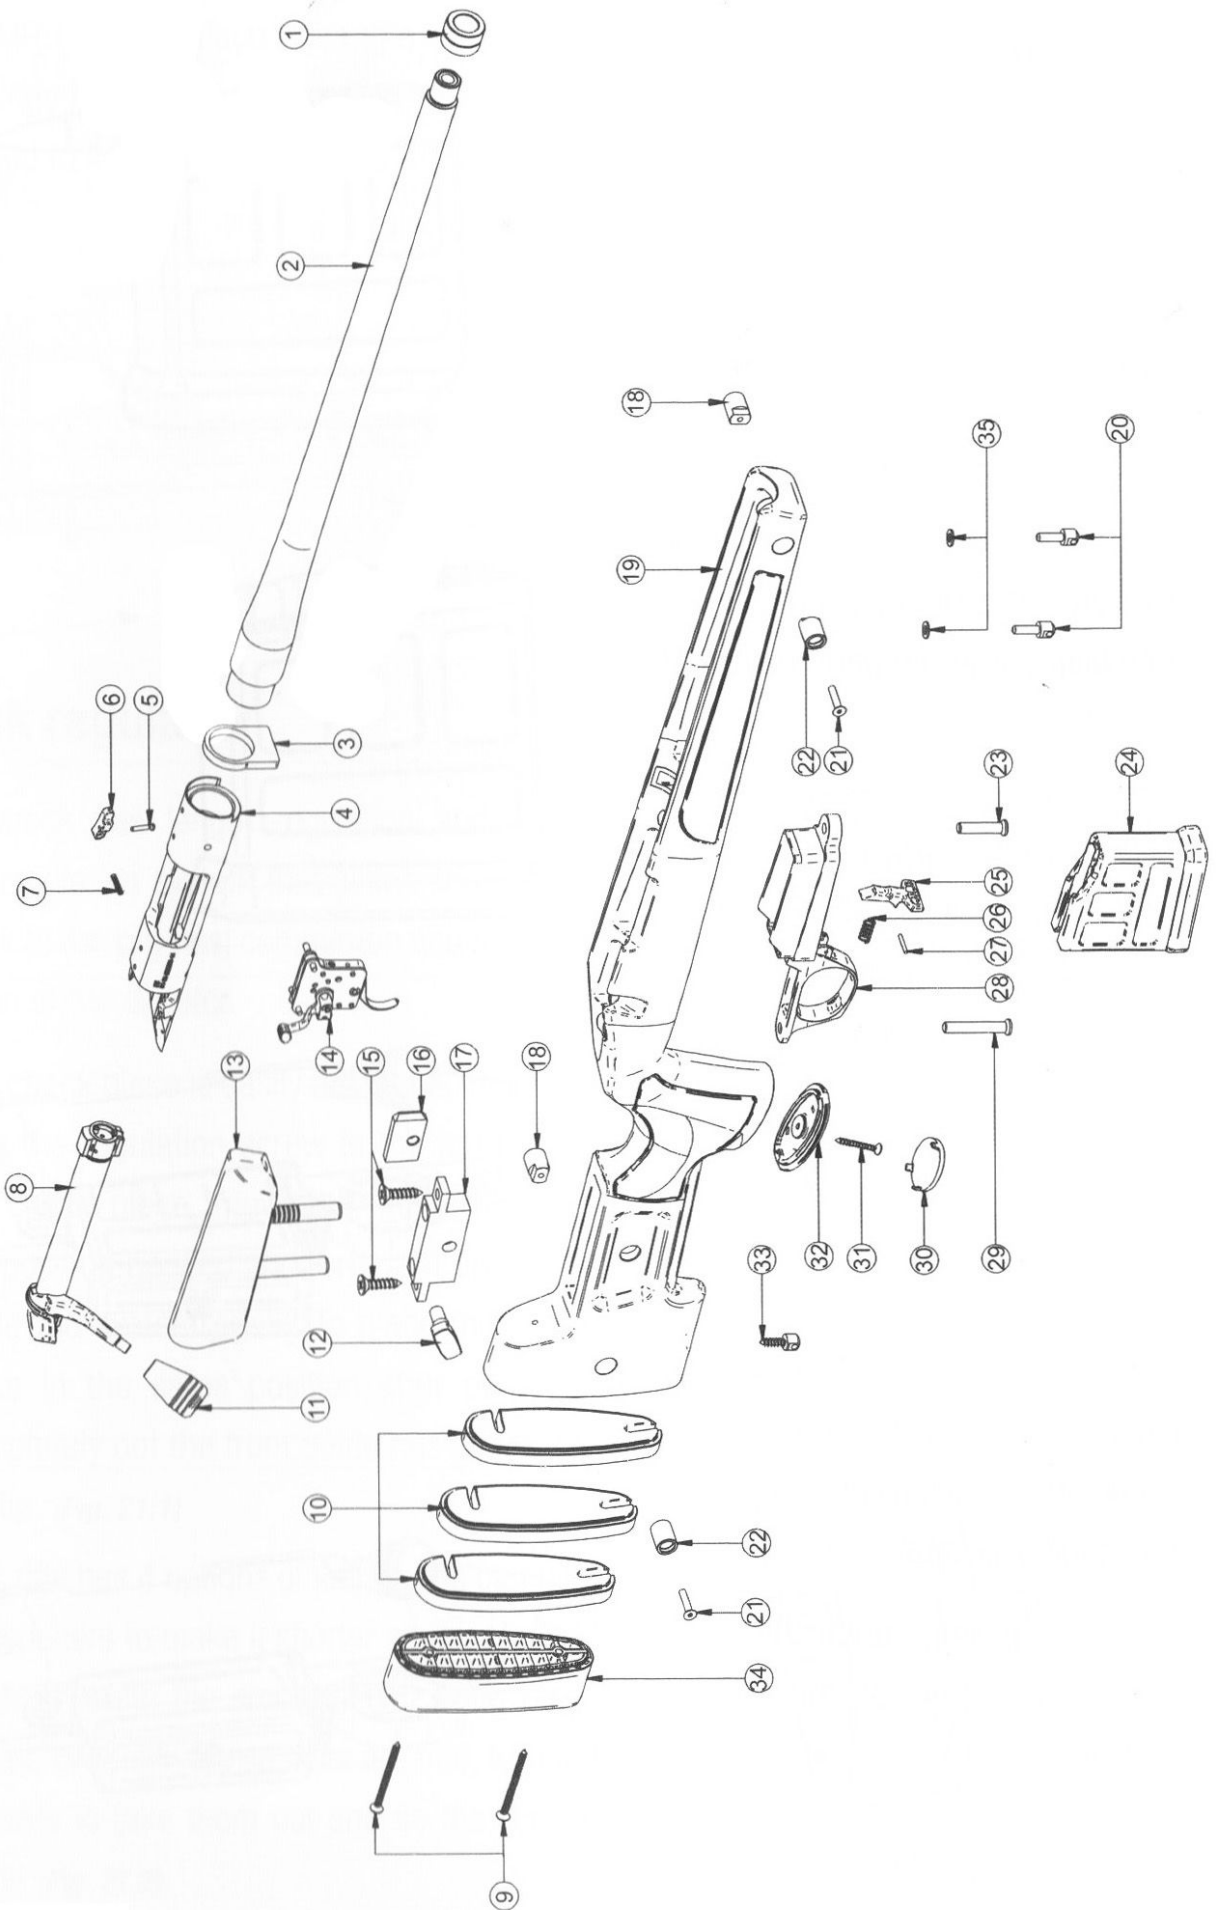

B14 HMR DESCRIPTION

B14 HMR DESCRIPTION

ITEM N.	DESCRIPTION	ITEM N.	DESCRIPTION
1	Thread cup	19	Stock
2	Barrel	20	Front sling swivel
3	Recoil lug	21	Sling swivel screw
4	Receiver	22	Right sling swivel
5	Bolt catch screw	23	Stock front screw
6	Bolt catch lever	24	Magazine
7	Bolt catch spring	25	Lever
8	Bolt body assembly	26	Lever spring
9	Recoil pad screw	27	Lever pin
10	Recoil pad spacers	28	Trigger guard
11	Bolt knob	29	Stock rear screw
12	Check piece regulation screw	30	Shield cover
13	Check piece	31	Shield fixing screw
14	Trigger mechanism	32	Shield
15	Support screw	33	Rear sling swivel
16	Check piece regulation nut	34	Recoil pad
17	Support for the guide	35	Plastic washer
18	Left sling swivel		